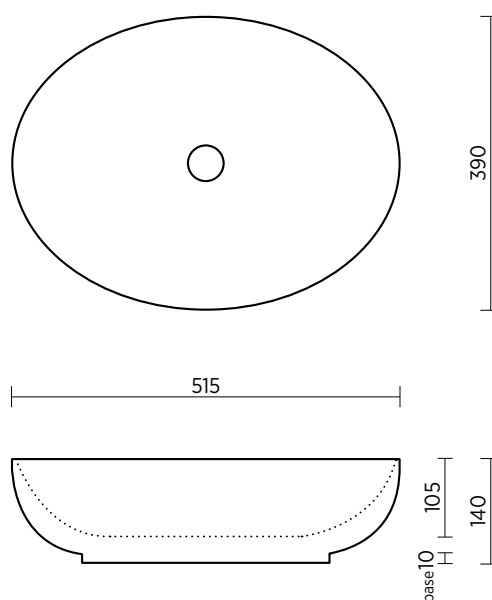

VARI BASIN

Large above counter basin, oval

ORDER CODE	191010
TAPHOLE	No taphole
WASTE	Suits 32 mm waste.
OVERFLOW	No overflow.
MATERIAL	Vitreous china.
FINISH	Gloss.
COLOUR	White.
FIXING	Always use the actual basin to verify cutout. Use silicone sealant. Do not use epoxy type adhesives.

SEIMA

bathroom | kitchen | laundry

seima.com.au

Please note

- All measurements are in millimetres.
- Dimensions are nominal and subject to normal ceramic manufacturing variations of ± 5 mm.
- Fixing: Use silicone sealant. DO NOT USE EPOXY TYPE ADHESIVES.
- Always use the actual basin to verify cutout.
- Specifications may vary without notice as part of our continuous improvement practices.
- Clean with a damp cloth. Do not use abrasive cleaners, liquids or pastes.